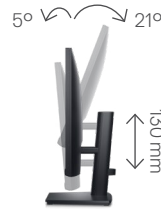

Energy Efficiency Class
(A to G scale)

D

Power Consumption Stand by/Sleep	Less than 0.3W
----------------------------------	----------------

Dimensions (with stand)

Height (Compressed ~ Extended)	377.91 mm ~ 512.07 mm (14.88 in. ~ 20.16 in.)
Width	538.64 mm (21.21 in.)
Depth	209.46 mm (8.25 in.)

Easily adjust the panel to your preferred viewing position.

Back view -
Cable management slot

Tilt and height adjustable

Connectivity

- | | |
|---|-------------|
| 1 Security lock slot (based on Kensington Security Slot™) | 4 HDMI port |
| 2 Power connector | 5 VGA port |
| 3 DP port | 6 Speakers |