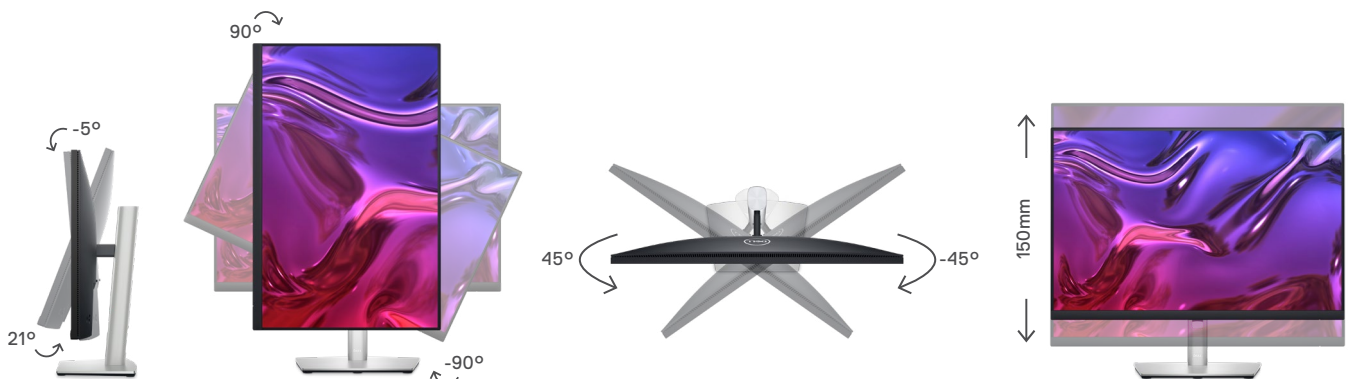

Extensive connectivity

Easily connect to a variety of devices with extensive connectivity ports, including display port, HDMI, DVI and quick access SuperSpeed 5Gbps USB ports.

Functional design

Features 3-sided ultrathin bezel design, a small base and improved cable management for a clutter free desk at your home or at your office.

Designed with purpose

The small base and elegant cable management system hide cords within the monitor riser.

Easy-to-use joystick control

Navigate the on-screen menu and adjust settings with the easy-to-use joystick control.

Adjust to your comfort

Experience made-for-you comfort by tilting, pivoting, swiveling, and adjusting the height of your monitor (150mm max).

P SERIES MONITOR

P2423

Enhanced productivity

Dell Display Manager enhances everyday productivity through comprehensive management tools, giving you optimal front of screen experience, efficient display management, and easy, effortless multitasking.