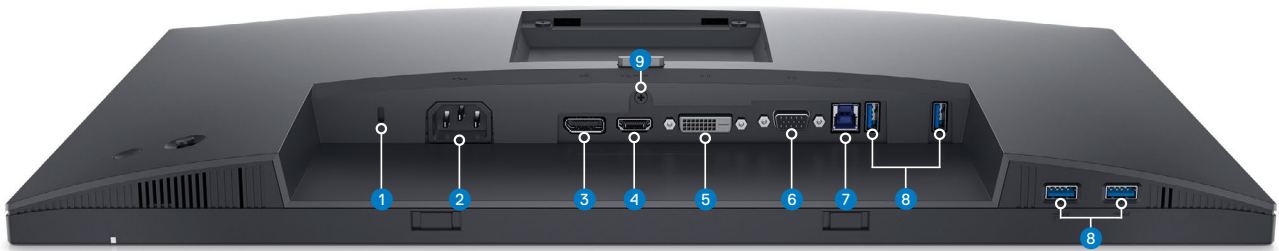

Designed for productivity

Thoughtfully designed with 3-sided ultrathin bezel and versatile connectivity option including HDMI, DisplayPort, DVI and SuperSpeed USB 5Gbps ports.

Uncompromised color and comfort

Extensive connectivity

Easily connect to a variety of devices with extensive connectivity ports, including display port, HDMI, DVI and quick access SuperSpeed 5Gbps USB ports.

Functional design

Features 3-sided ultrathin bezel design, a small base and improved cable management for a clutter free desk at your home or at your office.

PORTS AND SLOTS

- 1 Security lock slot**
- 2 Power connector
- 3 DisplayPort
- 4 HDMI port
- 5 DVI port
- 6 VGA connector

- 7 SuperSpeed USB 5Gbps (USB 3.2 Gen1) Type-B Upstream port
- 8 SuperSpeed USB 5Gbps (USB 3.2 Gen1) Type-A Downstream port (4)
- 9 Stand lock