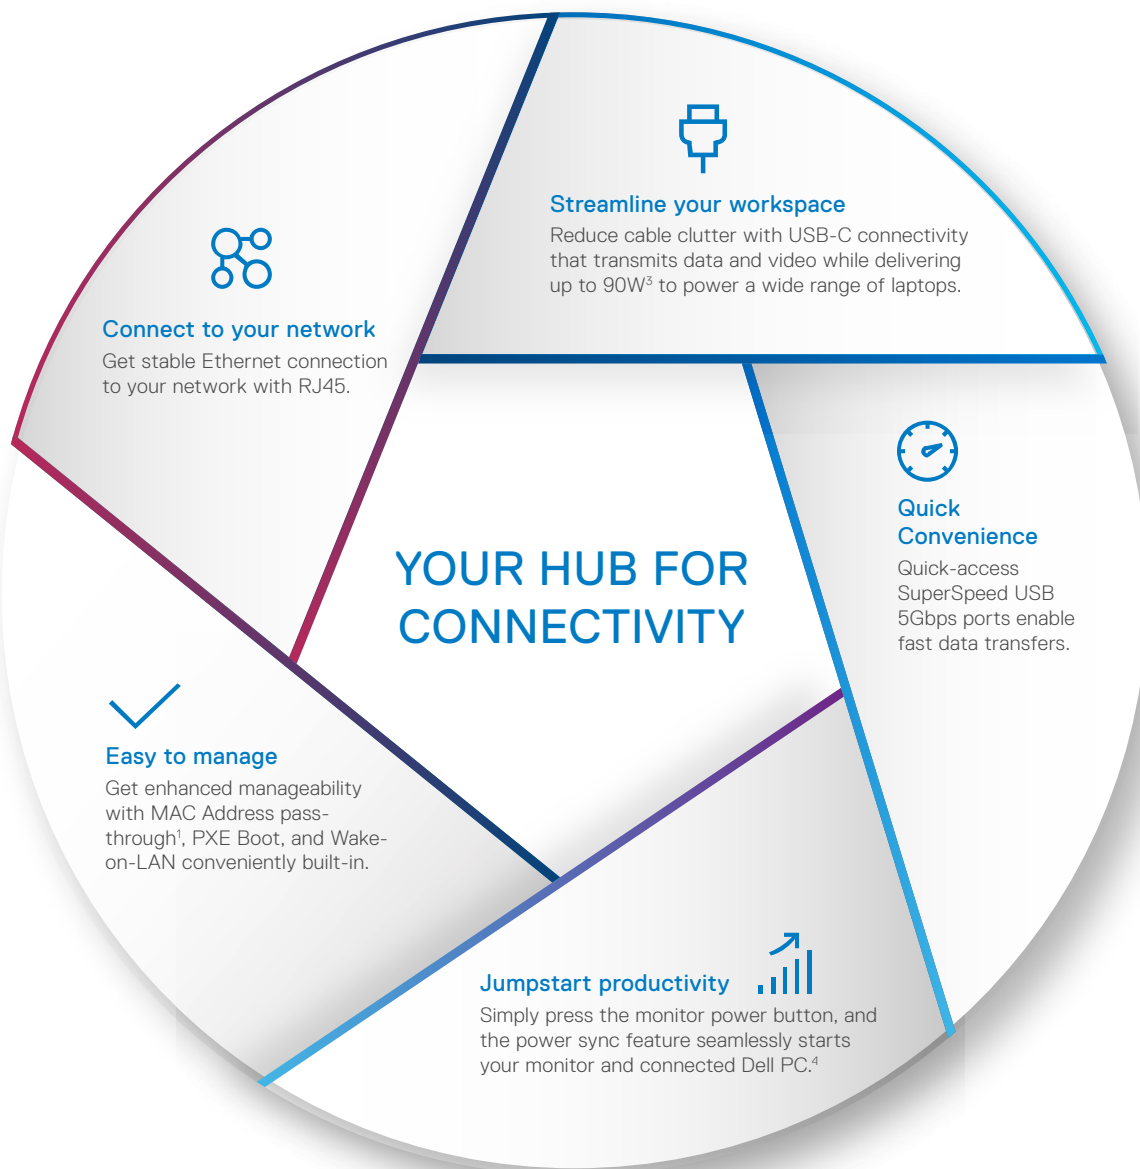

Easy-to-use joystick control

To navigate through the On-Screen Display (OSD) menu

P SERIES MONITOR

DELL 27 4K USB-C HUB MONITOR – P2723QE

Connectivity that drives productivity

This USB-C Hub monitor offers extensive connectivity options including USB-C (up to 90W power delivery), RJ45 for wired Ethernet access, SuperSpeed USB for fast data transfers, and more.