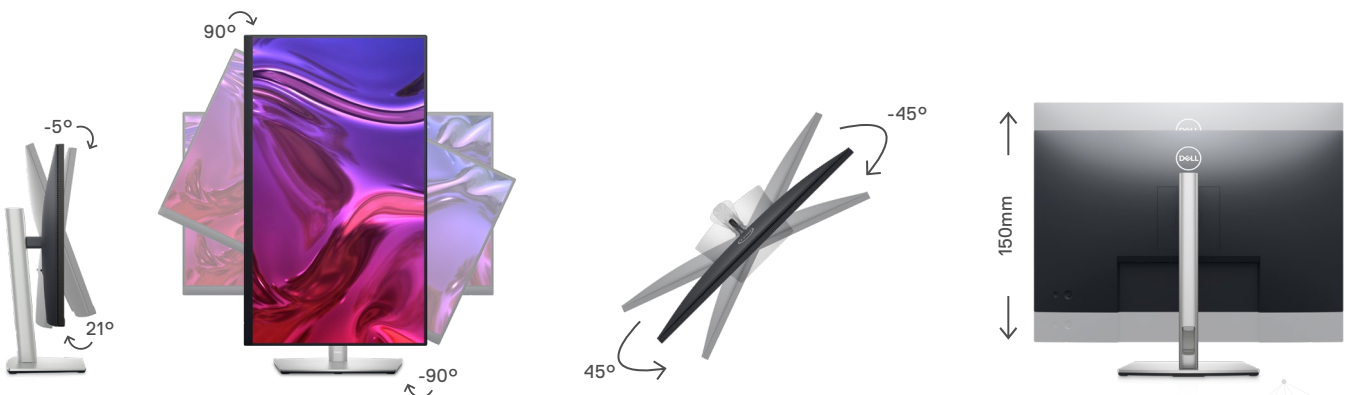

Easily connect to a variety of devices with extensive connectivity ports, including display port, HDMI, VGA and quick access SuperSpeed 5Gbps USB ports.

Functional design

Features 3-sided ultrathin bezel design, a small base and improved cable management for a clutter free desk at your home or at your office.

P SERIES MONITOR

DELL 27 4K USB-C HUB MONITOR – P2723QE

Designed for you

This sleek monitor features a small base and cable management design that hides cables in the monitor riser, for a clutter-free desk space at your office or home office.

Designed with purpose

The small base and elegant cable management system hide cords within the monitor riser.

Easy-to-use joystick control

Navigate the on-screen menu and adjust settings with the easy-to-use joystick control.

Adjust to your comfort

Experience made-for-you comfort by tilting, pivoting, swiveling, and adjusting the height of your monitor (150mm max).

P SERIES MONITOR

DELL 27 4K USB-C HUB MONITOR – P2723QE

Enhanced productivity