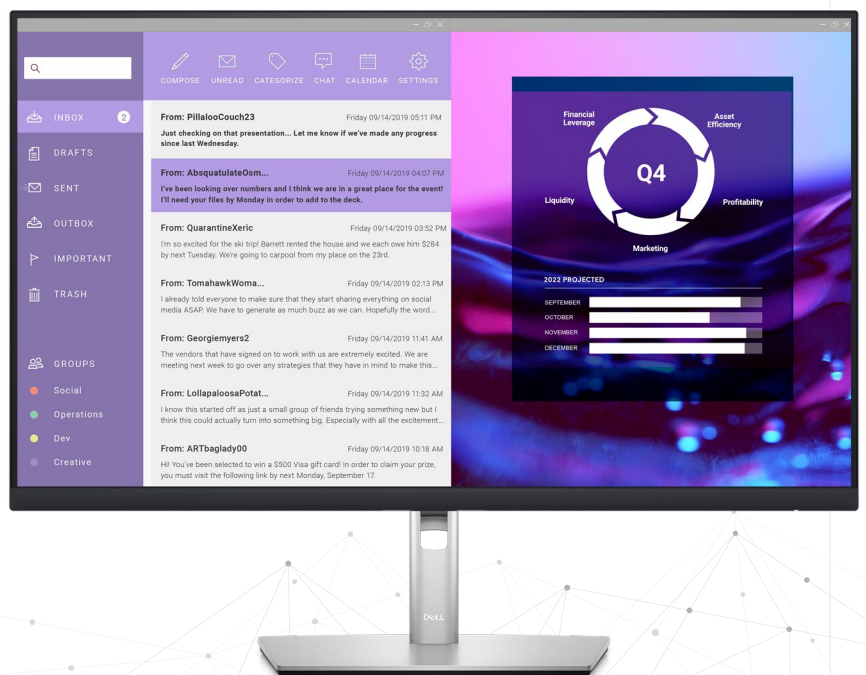

Dell Display Manager enhances everyday productivity through comprehensive management tools, giving you optimal front of screen experience, efficient display management, and easy, effortless multitasking.

Productive at every level

Easy Arrange allows you to easily tile multiple applications across one or more screens with 38 pre-set window partitions and the ability to personalize up to five windows, giving you improved multitasking abilities.

The key to convenience

Shortcut keys can save you even more time, letting you easily configure your display management settings so you can get to work faster.

Seamless transitions

The auto-restore feature remembers where you left off, so applications will go back to where you left them, even after you've unplugged.

More ways to manage

Asset management reports allow IT managers to quickly capture and track monitor information as well as configure multiple monitors at once through a single setup.

Learn more about [Dell Display Manager](#).