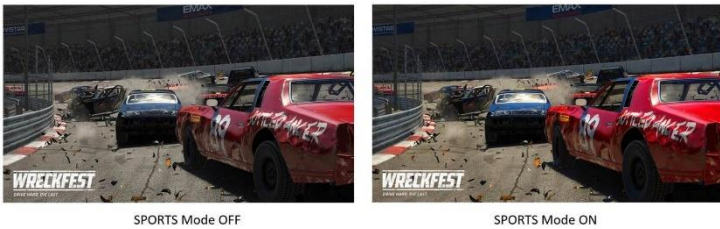

### Special modes for your in-game advantage

**Sports mode:** Loads color settings ideal for Sports games by increasing saturation for moving objects and the playing field so you can keep your focus on the game.