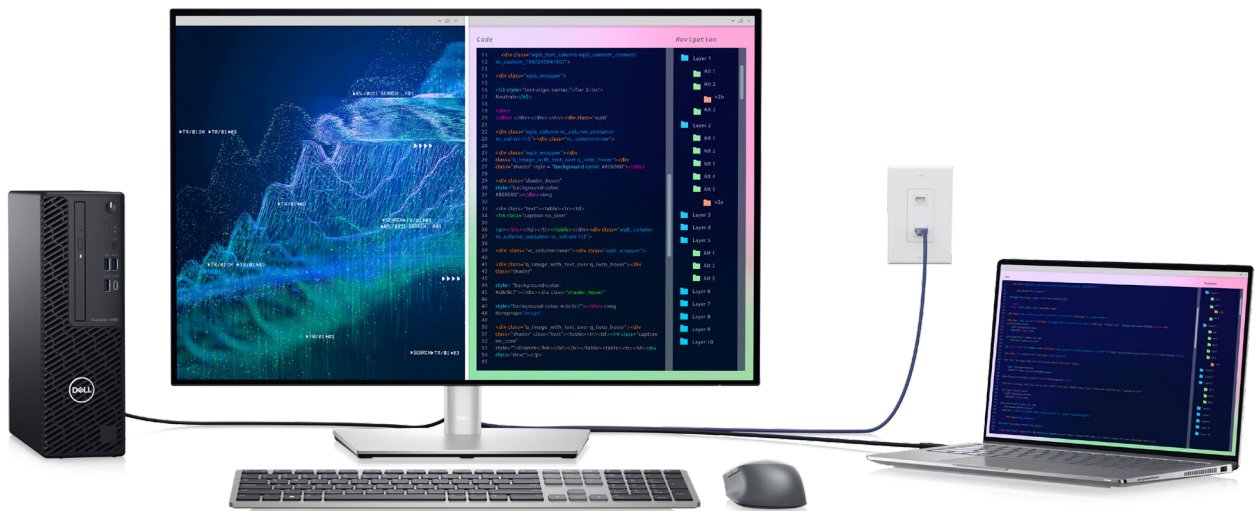

ULTRASHARP MONITOR U3023E

Work on content from two connected PCs for multitasking efficiency

Productivity unlocked

- Connect two PC sources and the Auto KVM feature seamlessly switches controls over to the second connected PC.
- Use KVM (keyboard, video, and mouse) to control both PCs with a single keyboard and mouse.
- View content from both PCs at the same time with Picture-by-Picture (PBP) and Picture-in-Picture (PIP).

Picture-in-Picture (PIP)

Work on applications from one PC and view content in an inset window from another PC.

Picture-by-Picture (PBP)

View content from two different PC sources side-by-side on the screen, similar to a dual monitor setup.