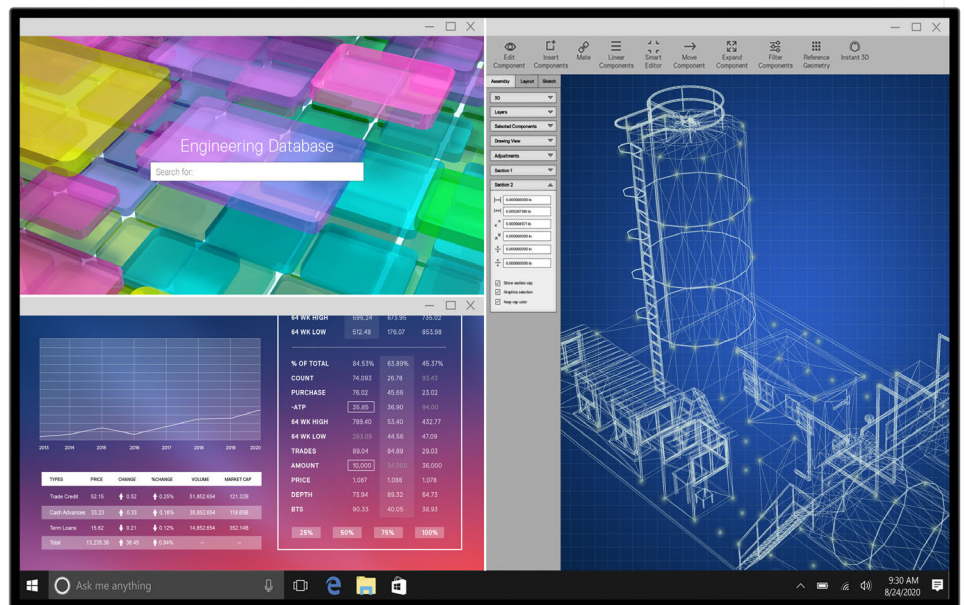

ULTRASHARP MONITOR U3023E

Enhanced productivity

Dell Display Manager enhances everyday productivity through comprehensive management tools, giving you optimal front of screen experience, efficient display management, and easy, effortless multitasking.

Productive at every level

Easy Arrange allows you to easily tile multiple applications across one or more screens with 38 pre-set window partitions and the ability to personalize up to five windows, giving you improved multitasking abilities.

The key to convenience

Shortcut keys can save you even more time, letting you easily configure your display management settings so you can get to work faster.

Seamless transitions

The auto-restore feature remembers where you left off, so applications will go back to where you left them, even after you've unplugged.

Expanded compatibility

With support for multiple operating systems⁷, Dell Display Manager helps you stay productive however you work.

More ways to manage

Asset management reports allow IT managers to quickly capture and track monitor information as well as configure multiple monitors at once through a single setup.

Learn more about [Dell Display Manager](#).