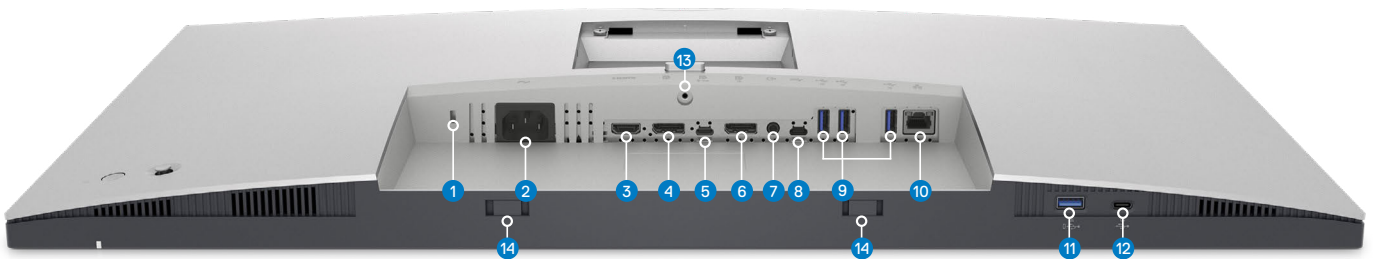

ULTRASHARP 30 USB-C HUB MONITOR – U3023E TECHNICAL SPECIFICATION

WEIGHT (WITH STAND ASSEMBLY AND CABLES)	11.13 kg 24.54 lb
WEIGHT (WITH PACKAGING)	15.05 kg 33.18 lb
SECURITY	Security lock slot (cable lock sold separately) Anti-theft stand lock slot (to lock stand to monitor using screw)
COMPLIANT STANDARDS	· ENERGY STAR® Certified Monitor · EPEAT® Gold registered where applicable · RoHS Compliant · TCO Certified displays · BFR/PVC Free (Halogen-free) (excluding external cables) · Arsenic-Free glass and Mercury-Free for the panel only
FLAT PANEL MOUNT INTERFACE	VESA mounting holes (100 mm x 100 mm - behind attached VESA Cover)
TEMPERATURE RANGE	Operating: 0°C to 40°C (32°F to 104°F) Non-operating: -20°C to 60°C (-4°F to 140°F)
HUMIDITY RANGE	Operating: 10% to 80% (non-condensing) Non-Operating: 5% to 90% (non-condensing) - Storage and Shipping
ALTITUDE	Operating: 5000 m (16404 ft) max Non-Operating: 12192 m (40000 Ft) max
VOLTAGE REQUIRED	100 VAC to 240 VAC / 50 Hz or 60 Hz + 3 Hz / 2.8 A (max)
ENERGY EFFICIENCY CLASS (A TO G SCALE)	F
POWER CONSUMPTION NORMAL OPERATION	0.2 W (Off Mode) 0.3 W (Standby Mode) 26.6 W (On Mode) 210 W (Max)
WHAT'S INCLUDED	Monitor, Stand Riser, Stand Base 1 x Power cable 1 x Type-C (C-C cable) - 1 m 1 x DP cable (DP to DP) - 1.8 m 1 x super speed USB (Type-A to Type-C) Factory calibration report Quick setup guide Safety, Environmental and Regulatory Information

PORTS AND SLOTS

1 Security lock slot***	5 USB-C port (video + data)	9 x3 Super speed USB 10Gbps (USB 3.2 Gen2)	12 USB-C downstream port
2 Power connector	6 DP port (out)	10 RJ45	13 Stand lock
3 HDMI port	7 Audio line-out port	11 Super speed USB 10Gbps (USB 3.2 Gen2)	14 Dell soundbar mounting slots
4 DisplayPort (in)	8 USB-C upstream port (data only)