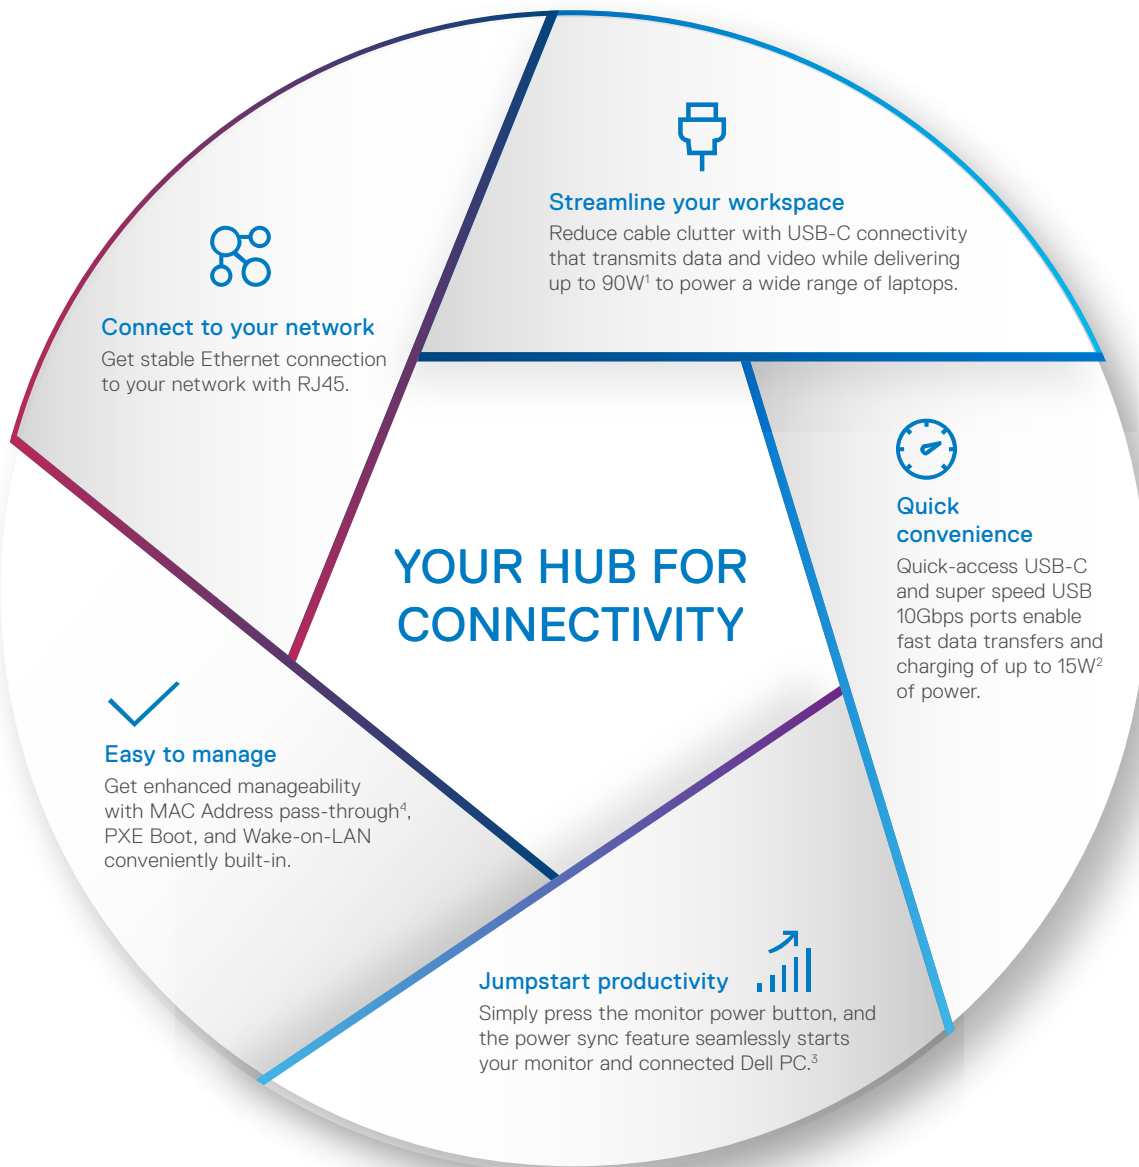

ULTRASHARP MONITOR U3023E

Connectivity that drives productivity

USB-C Hub monitors offer extensive connectivity options including USB-C (up to 90W power delivery), RJ45 for wired Ethernet access, super speed USB for fast data transfers, and more.