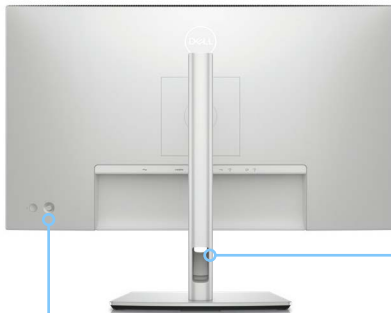

Designed for you

Crafted with a premium platinum silver finish, this stylish Dell UltraSharp 27 Thunderbolt Hub monitor fits both home and office environments.

Designed with purpose

The small base and elegant cable management system hides cords within the monitor riser.

Easy-to-use

Navigate the onscreen menu and adjust settings with a convenient joystick control.

Work comfortably

Experience made-for-you comfort by tilting, swiveling, pivoting and adjusting the height of your monitor (150mm max).