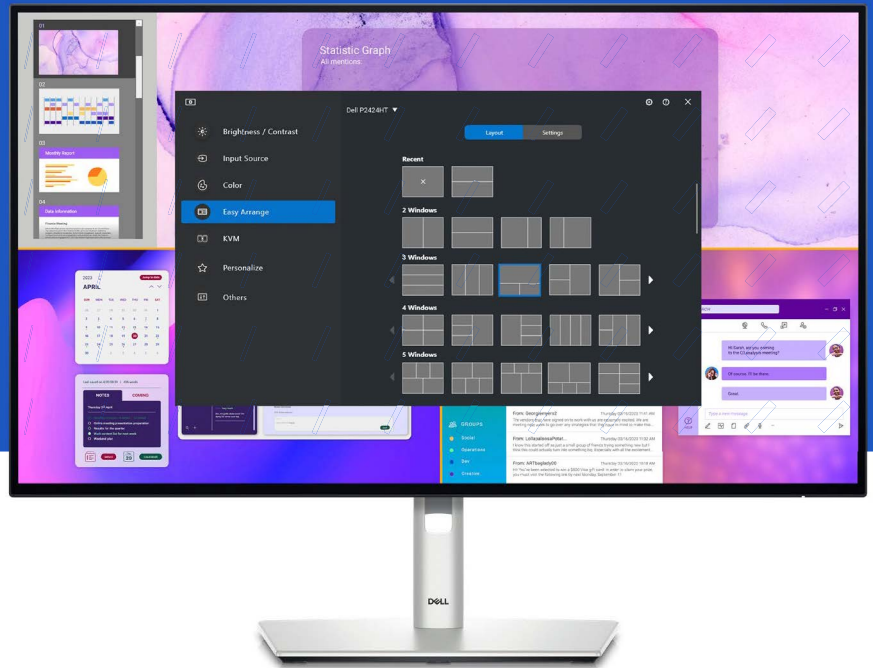

⁴ Enabled by Dell Display Manager.

Designed for you

Crafted with a premium platinum silver finish, this stylish Dell UltraSharp 27 Thunderbolt Hub monitor fits both home and office environments.

Designed with purpose

The small base and elegant cable management system hides cords within the monitor riser.

Easy-to-use

Navigate the onscreen menu and adjust settings with a convenient joystick control.

Work comfortably

Experience made-for-you comfort by tilting, swiveling, pivoting and adjusting the height of your monitor (150mm max).

Dell Display Manager

Modern Intuitive User Interface

New modern user interface for ease of use and personalization of features with Menu launcher.

Productive at every level

Easy Arrange allows you to easily tile multiple applications across one or more screens with 48 pre-set window partitions and the ability to personalize up to five windows, giving you improved multitasking abilities. Easy Arrange Memory save the placement of your programs and applications in the layouts and restore them when you select the preferred layout.

Stay updated

Get automatic notification anytime for new updates on monitor firmware¹ and software.

Optimize front of screen experience

Get uniform color experience from your monitor seamlessly by matching the color preset of the monitor¹ and the supported ICC profile.