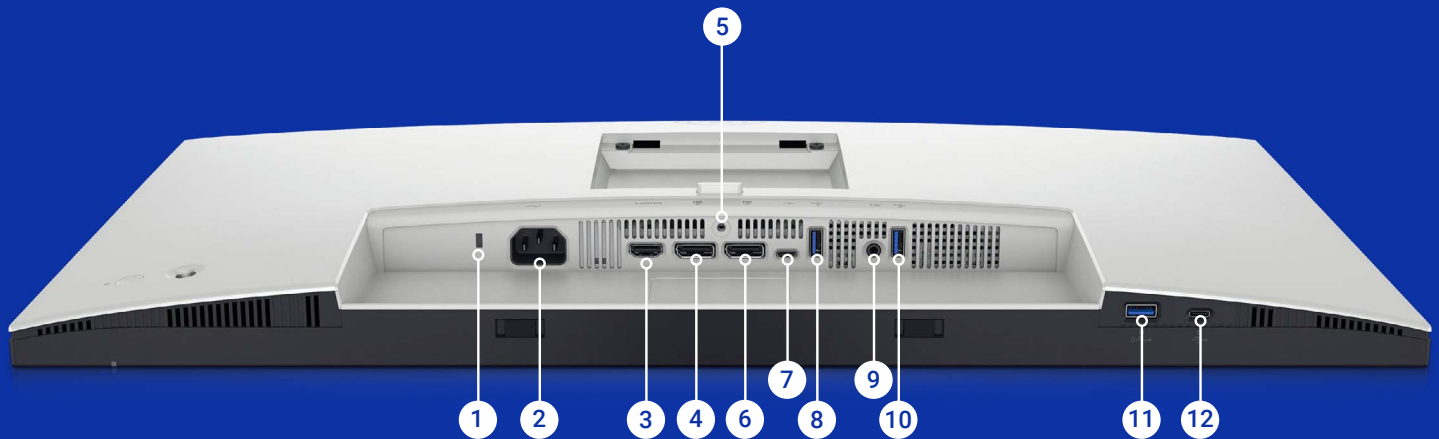

Ports & Slots

1	Security lock slot¹	9	Audio line out
2	Power connector	10	USB Type-A downstream port (SuperSpeed USB 10Gbps, USB 3.2 Gen 2)
3	HDMI (HDCP 1.4)(Supports up to QHD 2560 x 1440 120Hz TMDS, VRR as per specified in HDMI2.1)	11	USB Type-A downstream port (SuperSpeed USB 10Gbps, USB 3.2 Gen 2) with BC1.2 power charging
4	DisplayPort 1.4	12	USB Type-C downstream port (SuperSpeed USB 10Gbps, USB 3.2 Gen 2) with power charging (15W)
5	Stand lock		
6	DisplayPort 1.4 (out)		
7	USB Type-C upstream port (data only, SuperSpeed USB 10Gbps, USB 3.2 Gen 2)		
8	USB Type-A downstream port (SuperSpeed USB 10Gbps, USB 3.2 Gen 2)		

¹ Based on Kensington Security Slot™