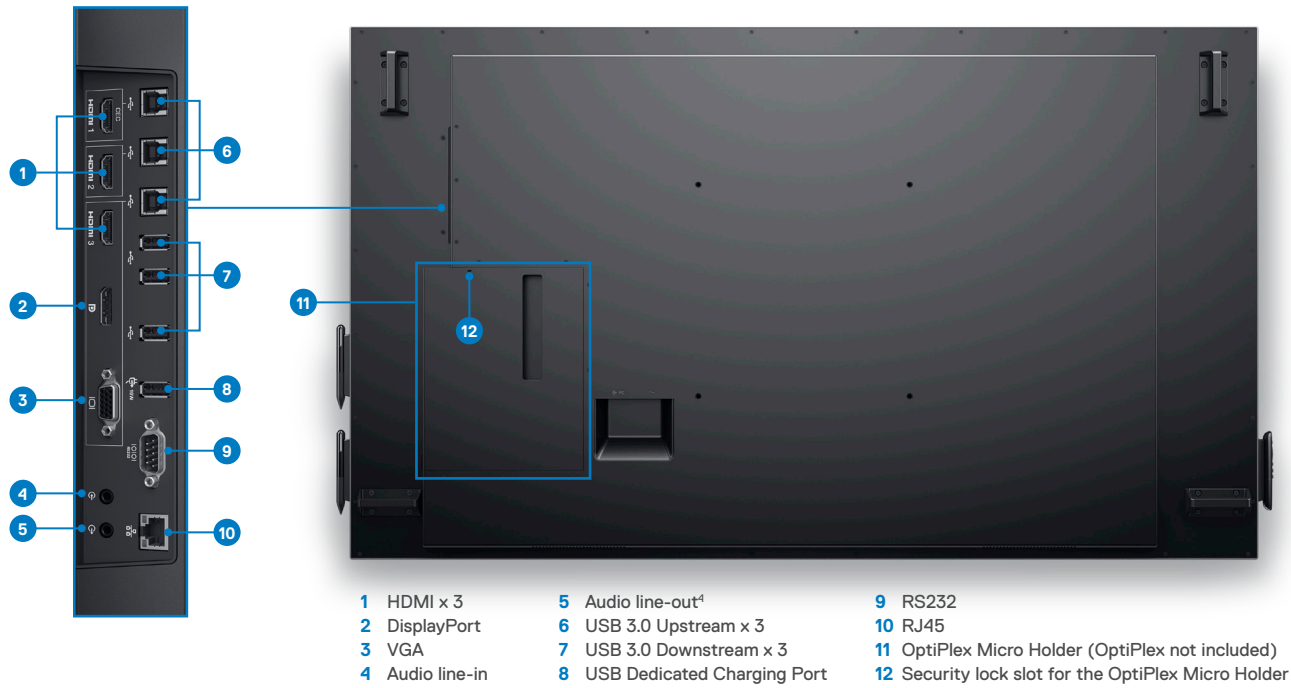

Connectivity and Accessories

DELL 75 4K INTERACTIVE TOUCH MONITOR | C7520QT

RECOMMENDED ACCESSORIES