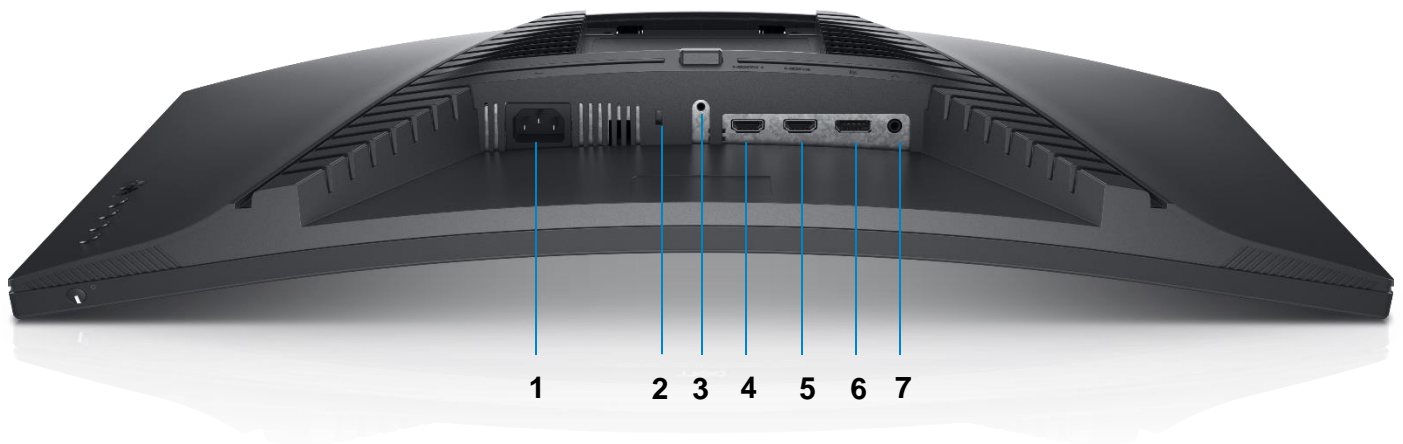

Ports:

1. Power connector | 2. Security-lock slot | 3. Stand lock | 4. HDMI 1.4 port | 5. HDMI 1.4 port | 6. DisplayPort 1.2 | 7. Audio Headphone Port