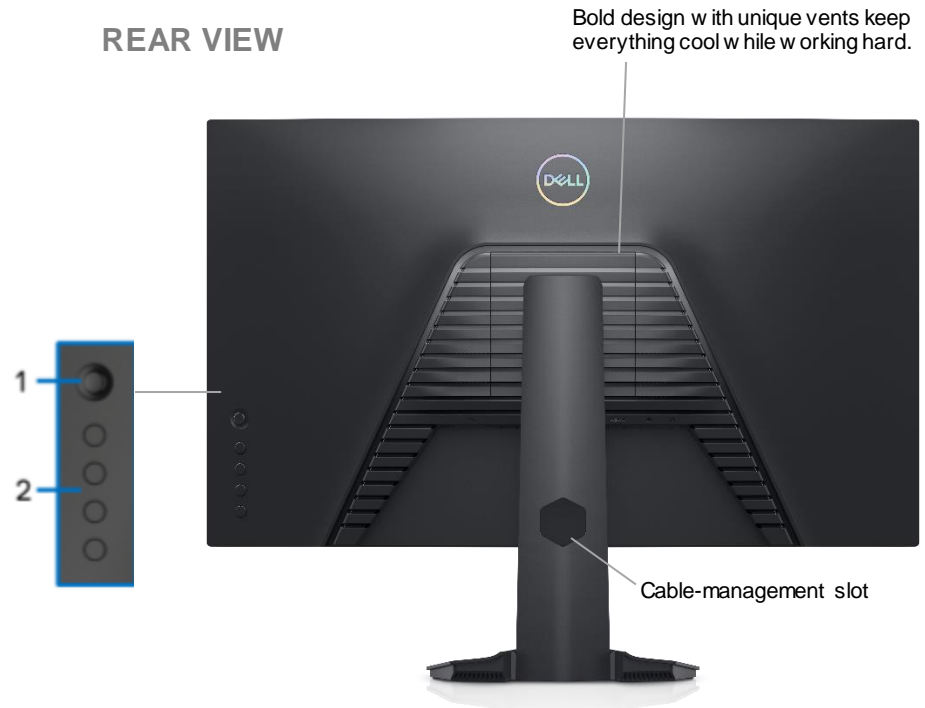

REAR VIEW

Easy-access buttons at the back of the monitor

1. Joystick to control the on-screen display (OSD) menu.
2. Short-cut keys for preset game modes.