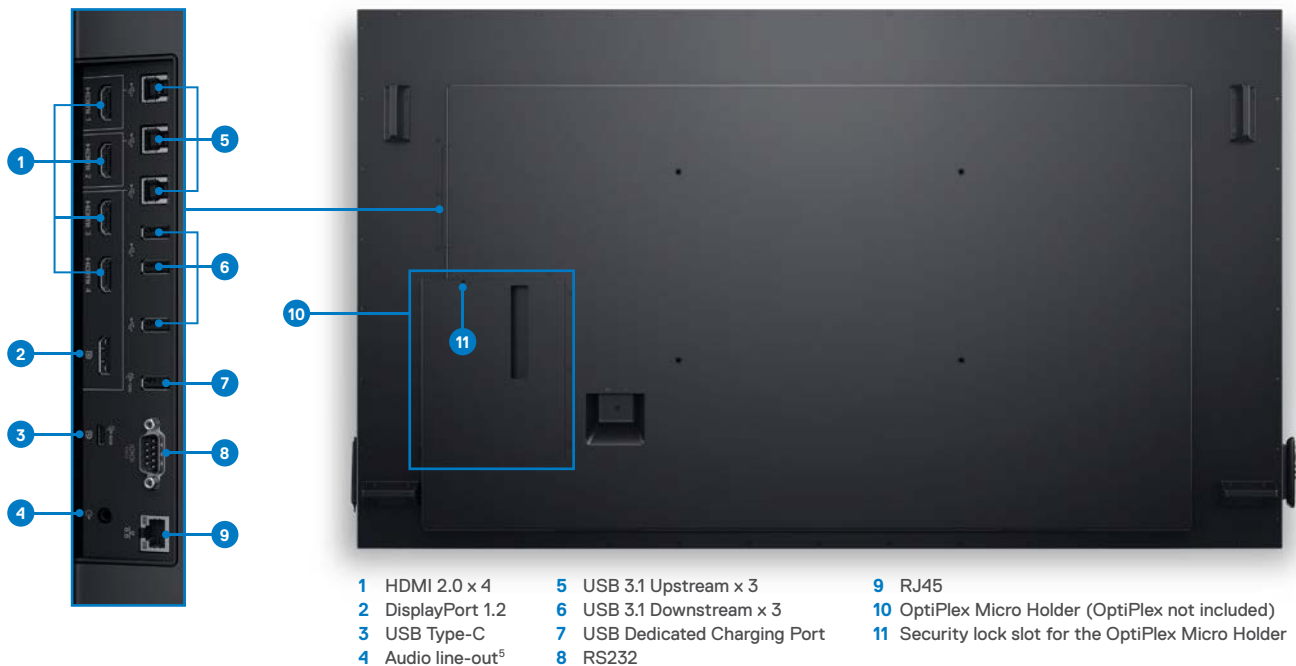

Connectivity and Accessories

DELL 86 4K INTERACTIVE TOUCH MONITOR | C8621QT

RECOMMENDED ACCESSORIES

* Dell monitors are #1 Worldwide for 7 consecutive years (2013, Q2 to 2020, Q3)! Source: IDC Worldwide Quarterly PC Monitor Tracker, Q3, 2020.

** Based on Dell internal analysis, November 2018. Available on C8621QT, C7520QT and C5518QT monitors only.

1 Two passive styluses included. Functionality depends on the software used.

2 Advanced Exchange: Dell will send you a replacement monitor the next business day in most cases, if deemed necessary after phone/online diagnosis. Shipping times may vary by location and for monitors 55" and above. Fee charged for failure to return defective unit. See dell.com/servicecontracts/global.

3 For a copy of the Limited Hardware Warranty, write Dell USA LP, Attn: Warranties, One Dell Way, Round Rock, TX 78682 or see Dell.com/warranty.

4 Availability varies, please visit www.dell.com/support for details.

5 The audio line-out port does not support headphones.

Dell.com/largeformatmonitors

Product availability varies by country. Please contact your Dell representative for more information.

© 2021 Dell Inc. All rights reserved.

Trademarks or trade names may be used in this document to refer to either the entities claiming the marks and names of their products. Dell disclaims proprietary interest in the marks and names of others. Reproduction in any manner whatsoever without express written permission from Dell is strictly forbidden.