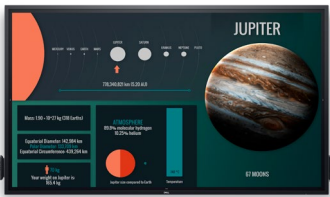

INTERACTIVE TOUCH MONITORS

Recommended accessories

Combine Dell Interactive Touch Monitors with virtually any software or hardware to create a customized collaborative solution to fit your educational needs. Here are some examples:

CORE COMPONENTS

Dell Large
Format Monitor