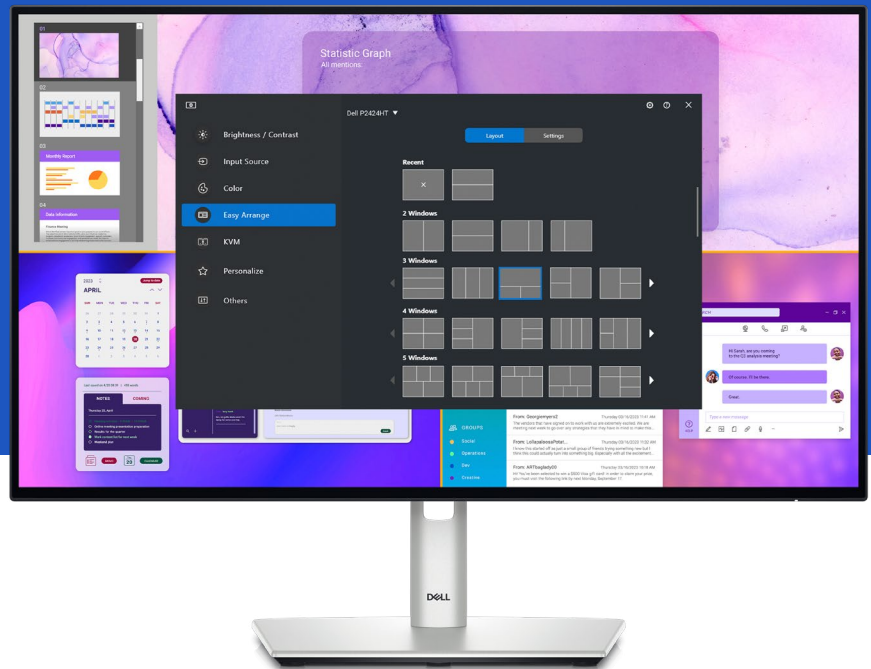

⁴ Enabled by Dell Display Manager.

Designed for you

Crafted with a premium platinum silver finish, this stylish Dell 24 USB-C Hub monitor fits both home and office environments.

Easy-to-use

Navigate the onscreen menu and adjust settings with a convenient joystick control.

Work comfortably

Experience made-for-you comfort by tilting, swiveling, pivoting and adjusting the height of your monitor (150mm max).

Designed with purpose

The small base and elegant cable management system hides cords within the monitor riser.

Dell Display Manager

Modern Intuitive User Interface

New modern user interface for ease of use and personalization of features with Menu launcher.

Productive at every level

Easy Arrange allows you to easily tile multiple applications across one or more screens with 48 pre-set window partitions and the ability to personalize up to five windows, giving you improved multitasking abilities. Easy Arrange Memory save the placement of your programs and applications in the layouts and restore them when you select the preferred layout.

Stay updated

Get automatic notification anytime for new updates on monitor firmware¹ and software.

Optimize front of screen experience

Get uniform color experience from your monitor seamlessly by matching the color preset of the monitor¹ and the supported ICC profile.