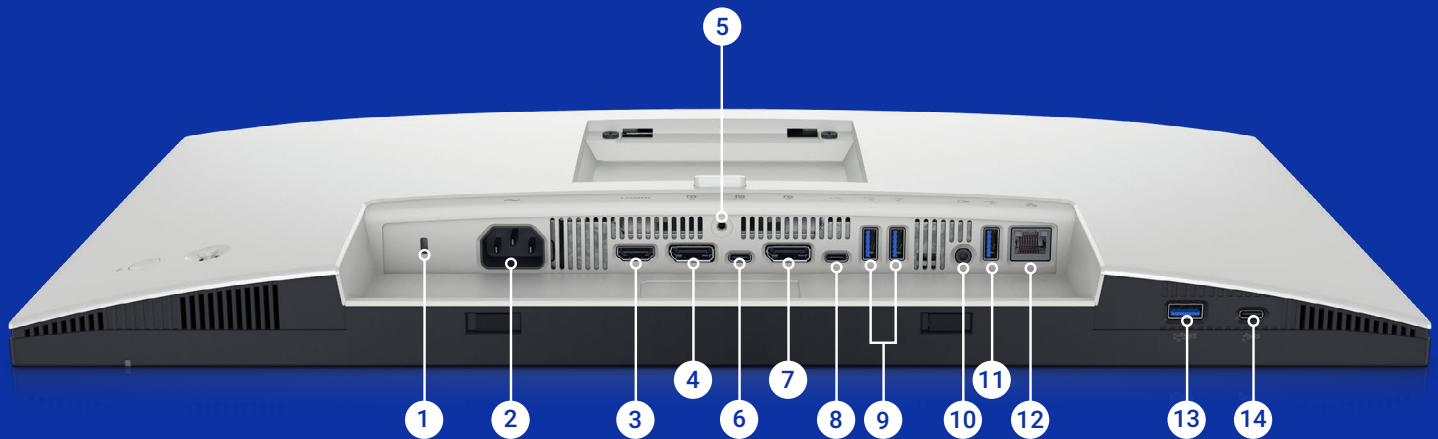

Ports & Slots

1	Security lock slot¹	9	2 x USB Type-A downstream port (SuperSpeed USB 10Gbps, USB 3.2 Gen 2)
2	Power connector	10	Audio line out
3	HDMI port version 1.4 (HDCP 1.4) (supports up to FHD 1920 x 1080 120 Hz TMDS as per specified in HDMI 1.4)	11	USB Type-A downstream port (SuperSpeed SB 10Gbps, USB 3.2 Gen 2)
4	DisplayPort 1.4	12	RJ45 port
5	Stand lock	13	USB Type-A downstream port (SuperSpeed USB 10Gbps, USB 3.2 Gen 2) with BC1.2 power charging
6	USB Type-C upstream port (Video + Data). Alternate mode with DisplayPort 1.4, power delivery up to 90W.	14	USB Type-C downstream port (SuperSpeed USB 10Gbps, USB 3.2 Gen 2) with power charging (15W)
7	DisplayPort 1.4 (out)		
8	USB Type-C upstream port (data only) (SuperSpeed USB 10Gbps, USB 3.2 Gen 2)		

¹ Based on Kensington Security Slot™