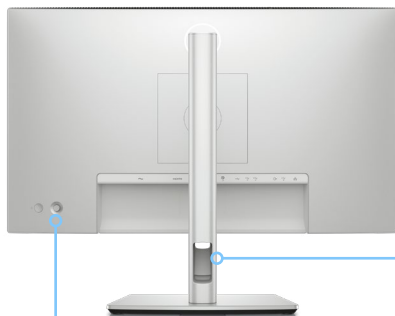

Designed for you

Crafted with a premium platinum silver finish, this stylish Dell 24 USB-C Hub monitor fits both home and office environments.

Easy-to-use

Navigate the onscreen menu and adjust settings with a convenient joystick control.

Work comfortably

Experience made-for-you comfort by tilting, swiveling, pivoting and adjusting the height of your monitor (150mm max).

Designed with purpose

The small base and elegant cable management system hides cords within the monitor riser.