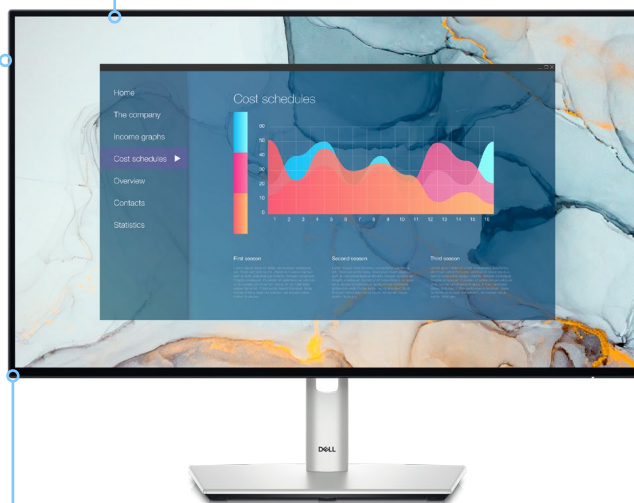

Get a clearer view
FHD (1920 x 1080) resolution
on a 23.8" monitor.

Ambient Light Sensor
Built-in Ambient Light
Sensor intelligently
optimizes brightness and
color temperature based
on your surroundings.

**Fast and
stable Ethernet**
Get up to 2.5 GbE with
RJ45 port that comes
with PXE boot, Mac
Address pass-thru¹ and
Wake on Lan features.

Easily connect your
accessories and devices
with **USB-A and USB-C
quick access ports**.

Improved **ComfortView
Plus** reduces harmful
blue light emissions
to less than 35%
without sacrificing
color performance.

Vibrant colors
Enjoy 1.07 billion colors
and color coverage across
industry standards, 85%
DCI-P3, 100% sRGB and
100% BT.709.

Extensive connectivity
Stay connected to multiple devices with USB-C (up to
90W power delivery), USB-A, DP1.4 and HDMI ports.

Adjust to your comfort
Tilt, swivel, pivot and height
adjustment (150mm max).

ENERGY STAR®,
TCO Certified Edge,
EPEAT® Gold registered.

¹ MAC Address pass-through functionality is tested to work with most Dell PC systems. Functionality on non-Dell systems may vary.