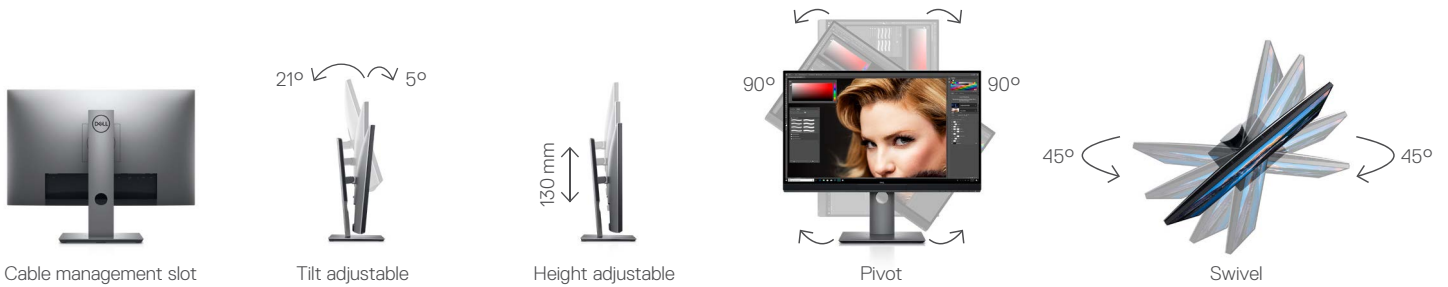

Connectivity and Accessories

DELL ULTRASHARP 27 4K PREMIERCOLOR MONITOR | UP2720Q

Purposeful design, built for ergonomic comfort.