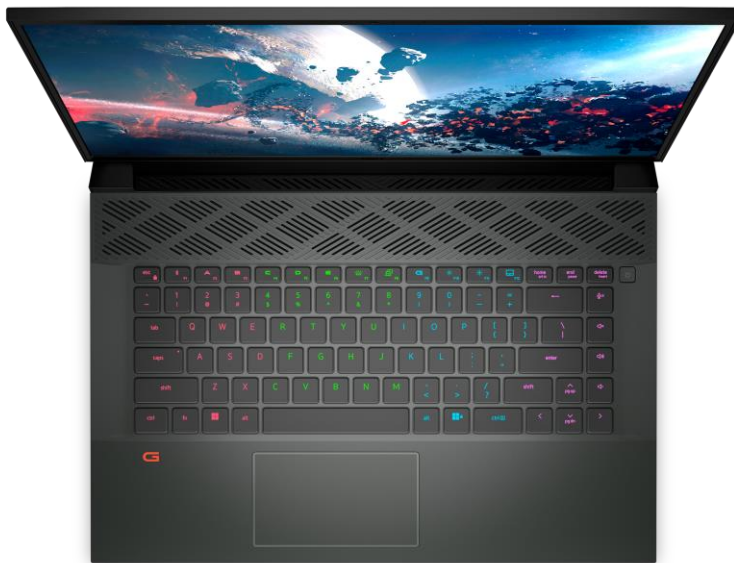

Per-key RGB backlit keyboard

Product appearance may vary slightly from image shown. Not all keyboard options are available in all countries.