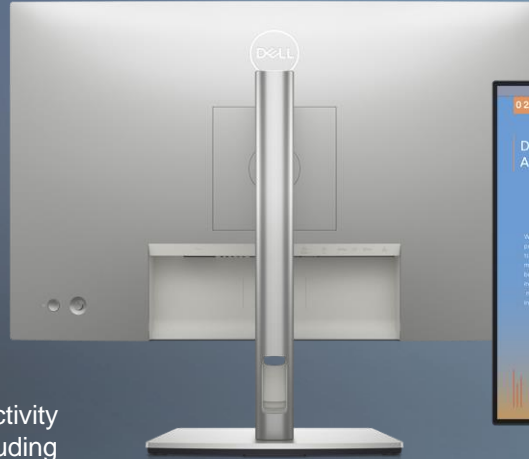

¹ Ethernet connection via the RJ45 port.

² Up to 90W power delivery via USB-C.

Dell UltraSharp 24 USB-C Hub Monitor - U2421E

Elegantly crafted with **premium platinum silver finish** for a polished look

New **easy-to-use joystick control** to navigate through the **On-Screen Display (OSD)** menu

Comprehensive connectivity options including **RJ45** and **USB-C** (up to 90W power delivery)

Improved cable management design conceals cables within the riser for a clutter free desk

24" 16:10 WUXGA monitor featuring **ComfortView Plus**, an always-on **built-in low blue light screen**

Sleek, stylish monitor includes a **small monitor base** to free up valuable desk space

Virtually borderless **InfinityEdge** delivers an edge to edge viewing experience

Adjust to your comfort - pivot, tilt, swivel and height adjustable (up to 150mm)