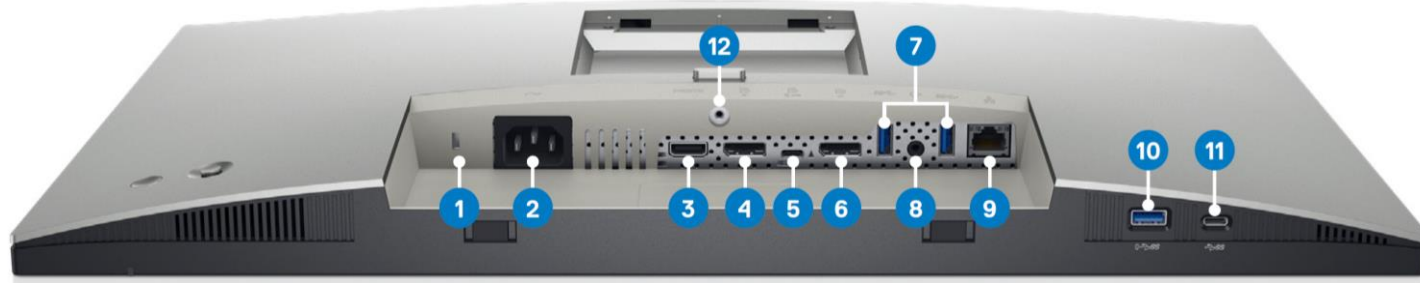

Dell UltraSharp 24 USB-C Hub Monitor - U2421E

Connectivity

- 1 Security lock slot
- 2 Power connector
- 3 HDMI port
- 4 DisplayPort (In)
- 5 USB Type-C/DisplayPort
- 6 DisplayPort (Out)
- 7 SuperSpeed USB 5Gbps (USB 3.2 Gen1) (x2)
- 8 Audio-Out port
- 9 RJ45 connector
- 10 SuperSpeed USB 5 Gbps (USB 3.2 Gen1) with BC1.2 charging capability at 2A (max)
- 11 USB Type-C Downstream port
- 12 Stand lock