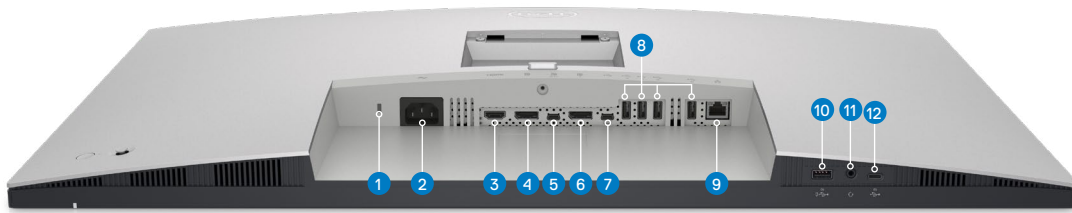

PORTS AND SLOTS

- 1 Security lock slot¹¹
- 2 Power connector
- 3 HDMI 2.0

- 4 Display Port 1.4
- 5 USB-C upstream (DP 1.4, 90W PD)
- 6 DisplayPort (out)

- 7 USB-C Upstream
- 8 USB-A downstream (super speed 10Gbps)
- 9 RJ45

- 10 USB-A downstream (BC 1.2 with power charging, super speed 10Gbps)
- 11 Headphone/microphone combo jack
- 12 USB-C downstream (15W PD, super speed 10Gbps)