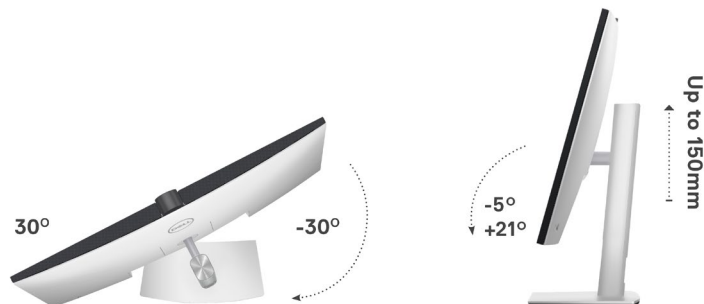

The small base and elegant cable management system hides cords within the monitor riser.

Easy-to-use

Navigate the onscreen menu and adjust settings with a convenient joystick control.

Work comfortably

Experience made-for-you comfort by tilting, swiveling and adjusting the height of your monitor (150mm max).