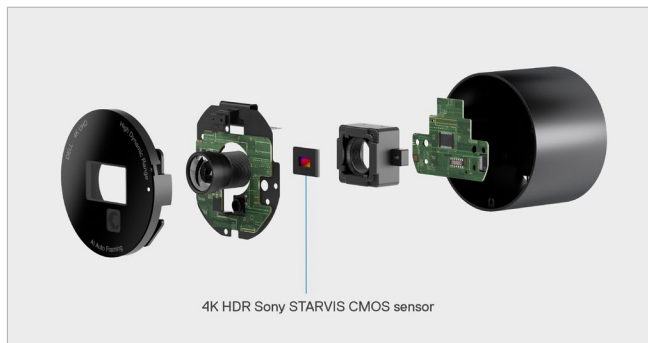

Connect to multiple devices with **USB-C** (up to 90W power delivery), **RJ45** (Ethernet), **super speed USB 10Gbps** and **quick access front** ports.

See more in outstanding detail and clarity

4K (3840 x 2160) resolution on a large 31.5" monitor.

ULTRASHARP MONITOR

U3223QZ

Connect like you're there

Make the world take notice

The intelligent webcam includes a 4K HDR Sony STARVIS™ CMOS sensor and multi-element lens to deliver crystal clear images.

...