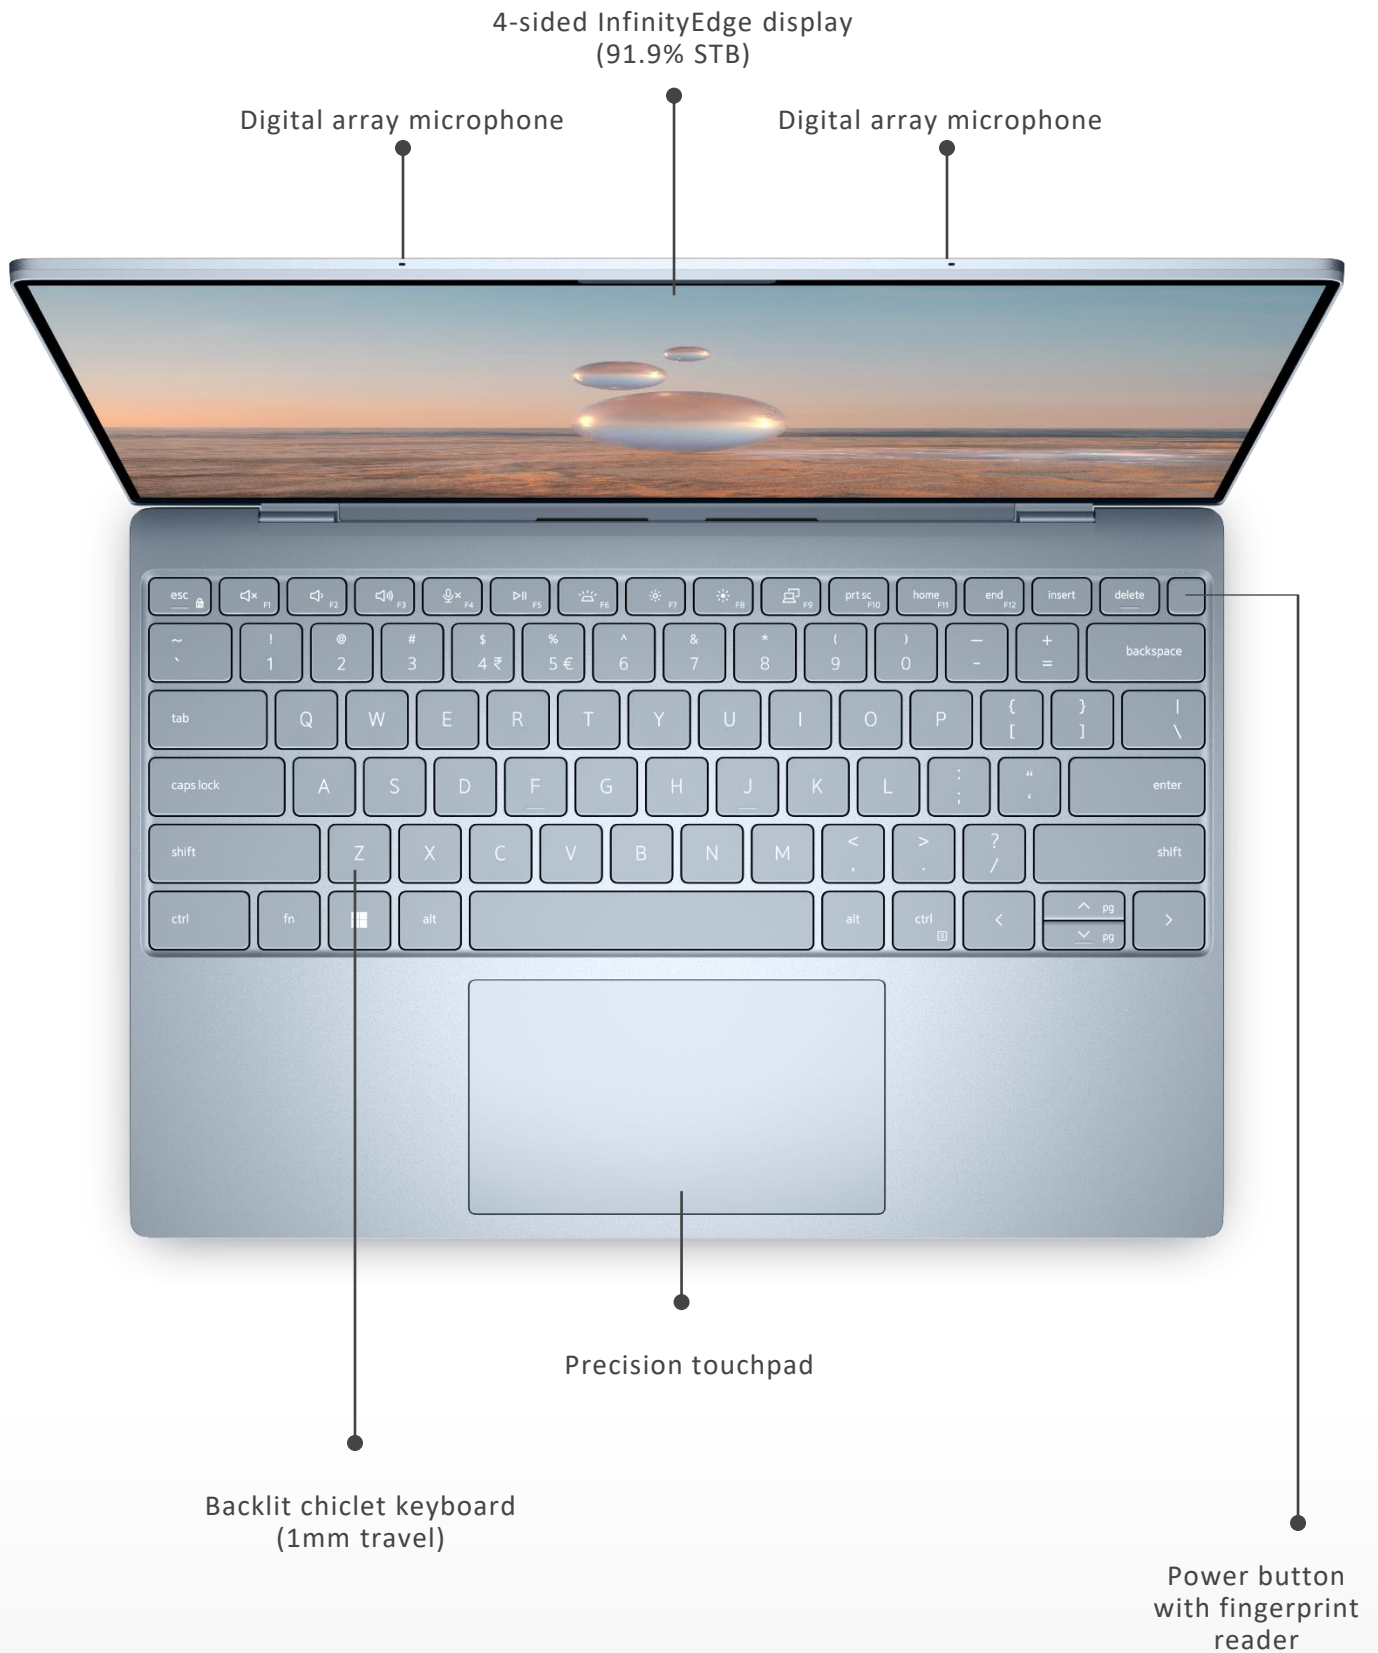

**Based on Dell analysis, March 2020.

***Based on Dell analysis, November 2021.

XPS 13

Product gallery - dimensions

Width: 11.63" (295.4 mm)

Depth: 7.85" (199.4 mm)

Height: 0.55" (13.99)

Starting weight: 2.59lbs (1.17kg)

XPS 13

Product gallery

XPS 13

Product gallery

Shown in Sky

1 USB-C to USB-A v3.0 adapter (ships standard)

1 USB-C to 3.5mm headset adapter (optional)

XPS 13