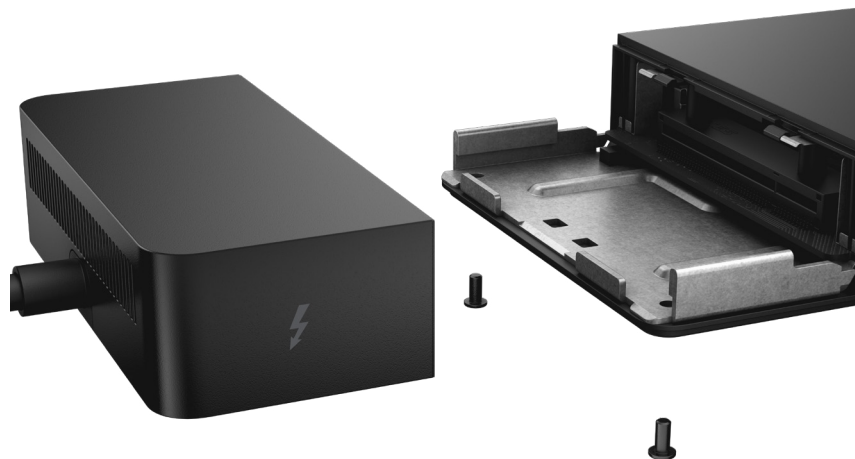

Recommended Accessories

DELL DOCK – WD19 130W

Multi-task seamlessly across 3 devices with this premium full-sized keyboard and sculpted mouse combo with programmable shortcuts and 6 months battery life.⁶

Experience true color and striking clarity on this 27" 4K monitor with a wide color coverage. This VESA DisplayHDR™ 400 monitor features virtually borderless InfinityEdge and USB-C connectivity with up to 90W power delivery.

Mount your Dell Commercial Dock behind your compatible monitor or under your desk to create a clutter-free work environment.

Future-ready design

Dell offers the World's first modular dock with upgradeable connectivity and power. By allowing you to easily upgrade your connectivity and boost your power delivery to meet the future needs of your evolving PC environment, you can significantly reduce your upgrade costs.

DELL THUNDERBOLT™ DOCK WD19TB MODULE

Need more power in the future? Upgrade to the WD19TB module for Thunderbolt connectivity with up to 130 Watts of power delivery, 40Gbps data transfer speeds and support for up to three displays at a fraction of the cost of replacing the entire dock.